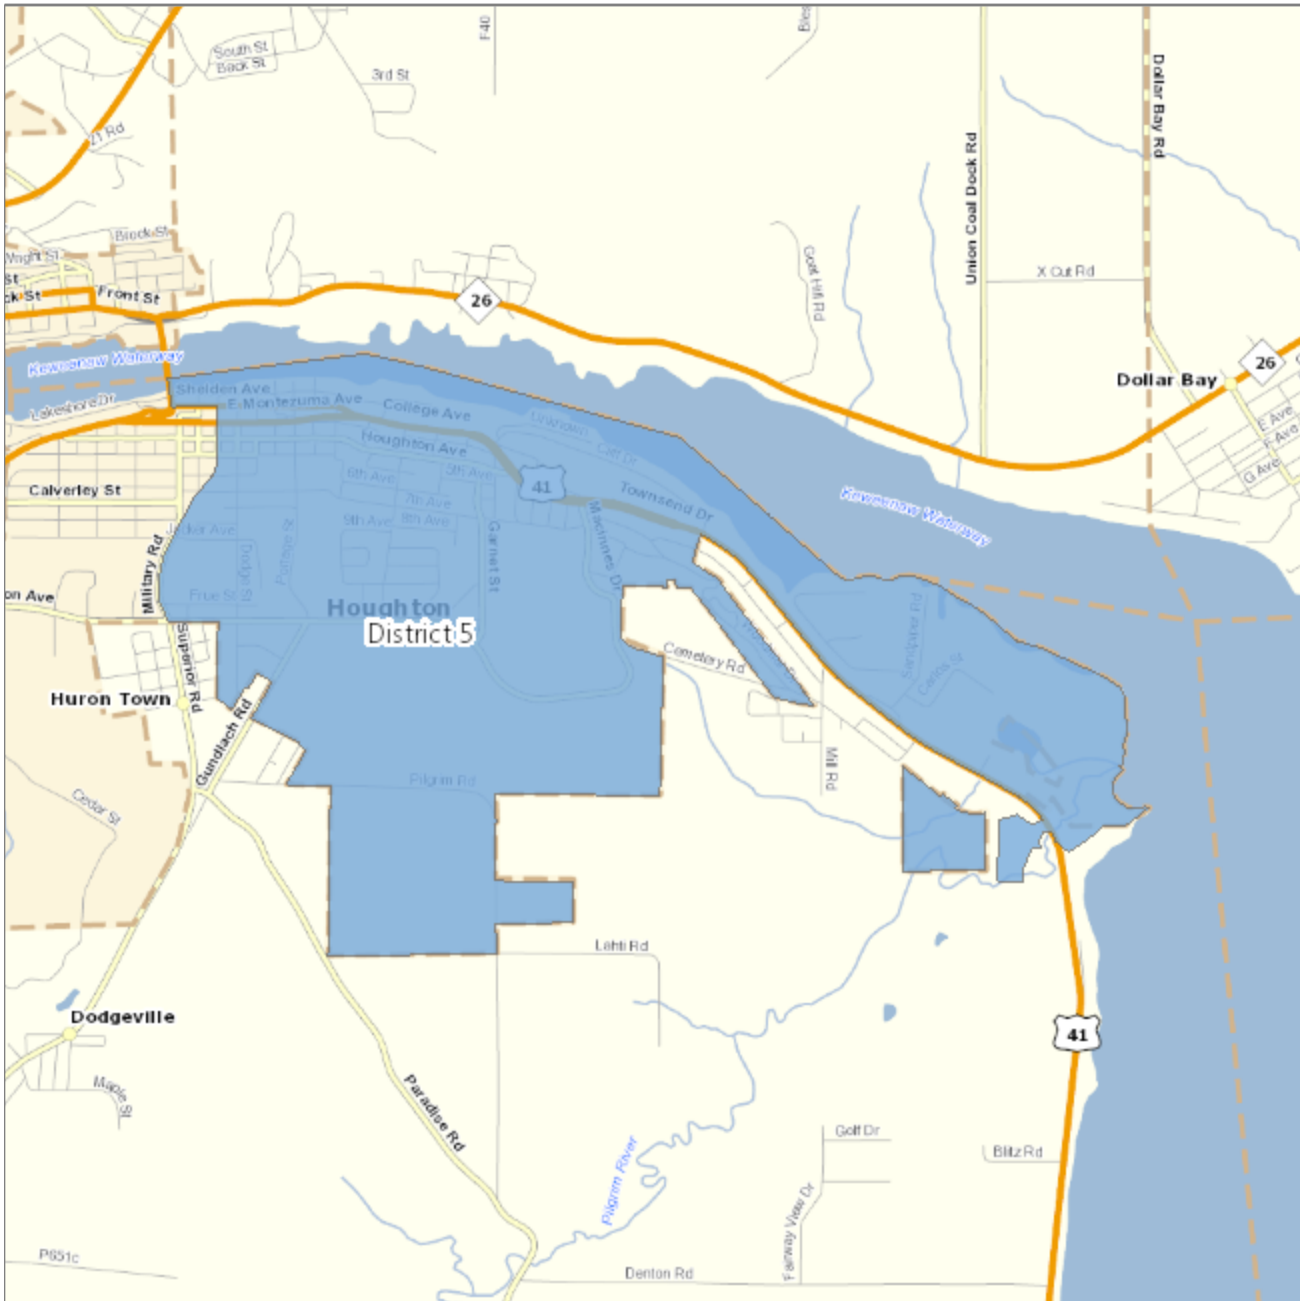

Houghton County Reapportionment Plan 2021

District 5 - population 6,500