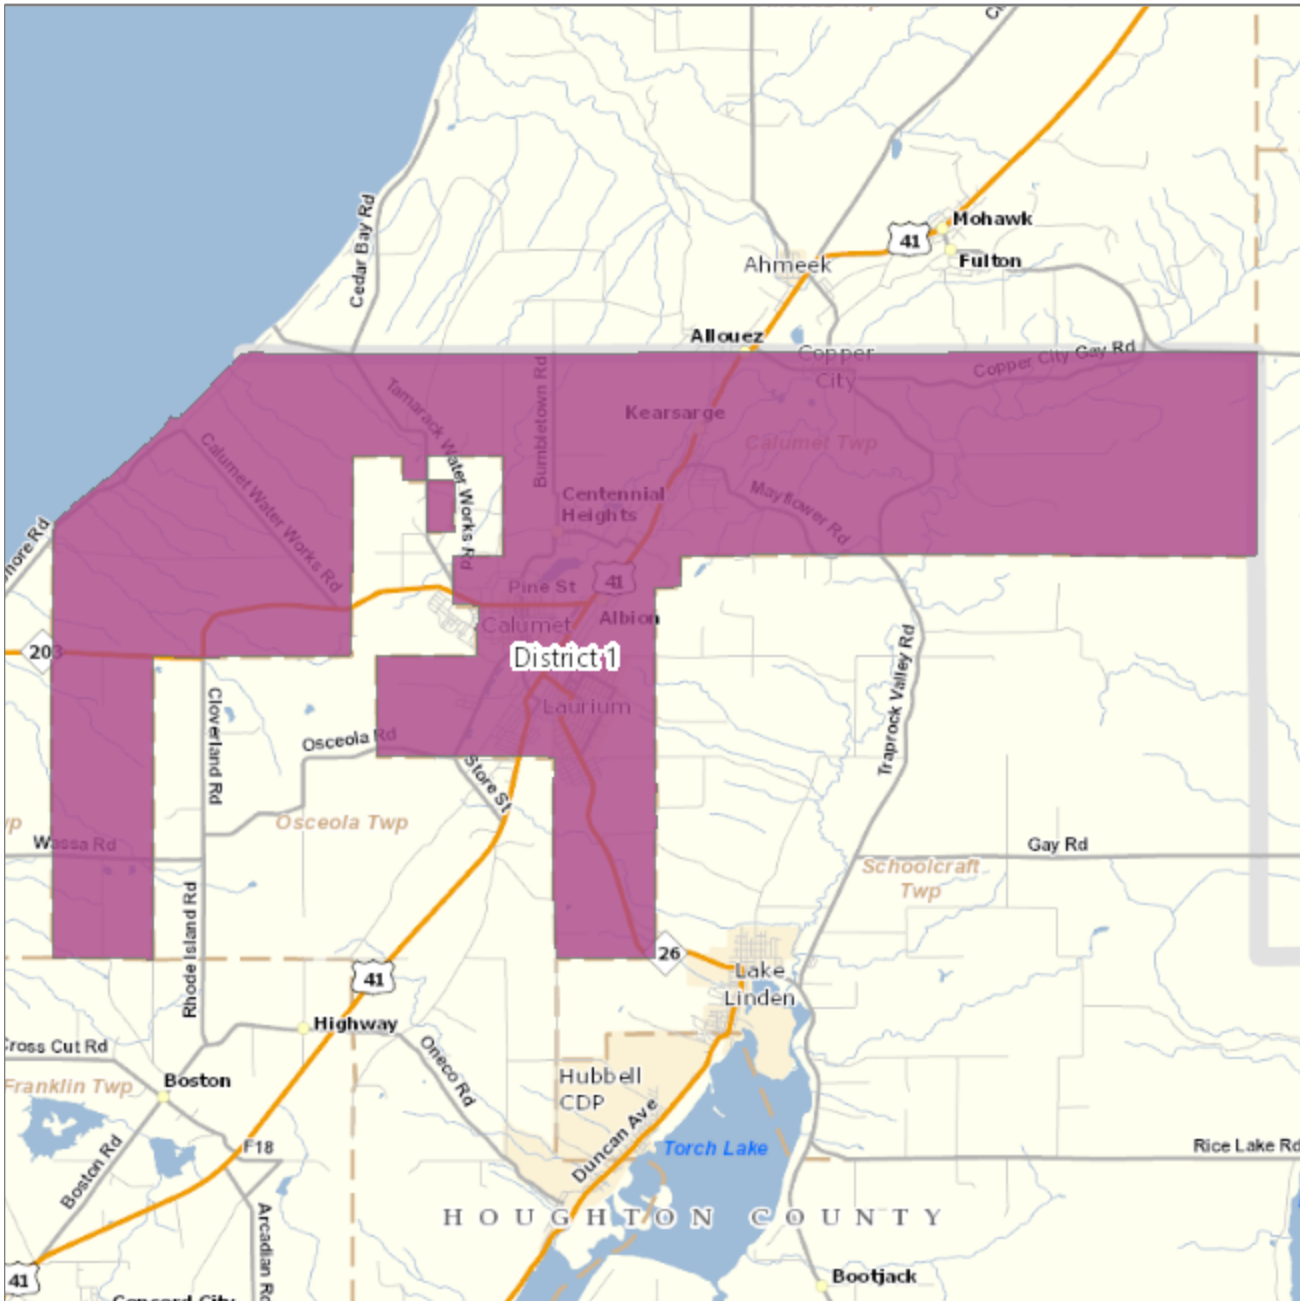

Houghton County Reapportionment Plan 2021

District 1 - population 6,271