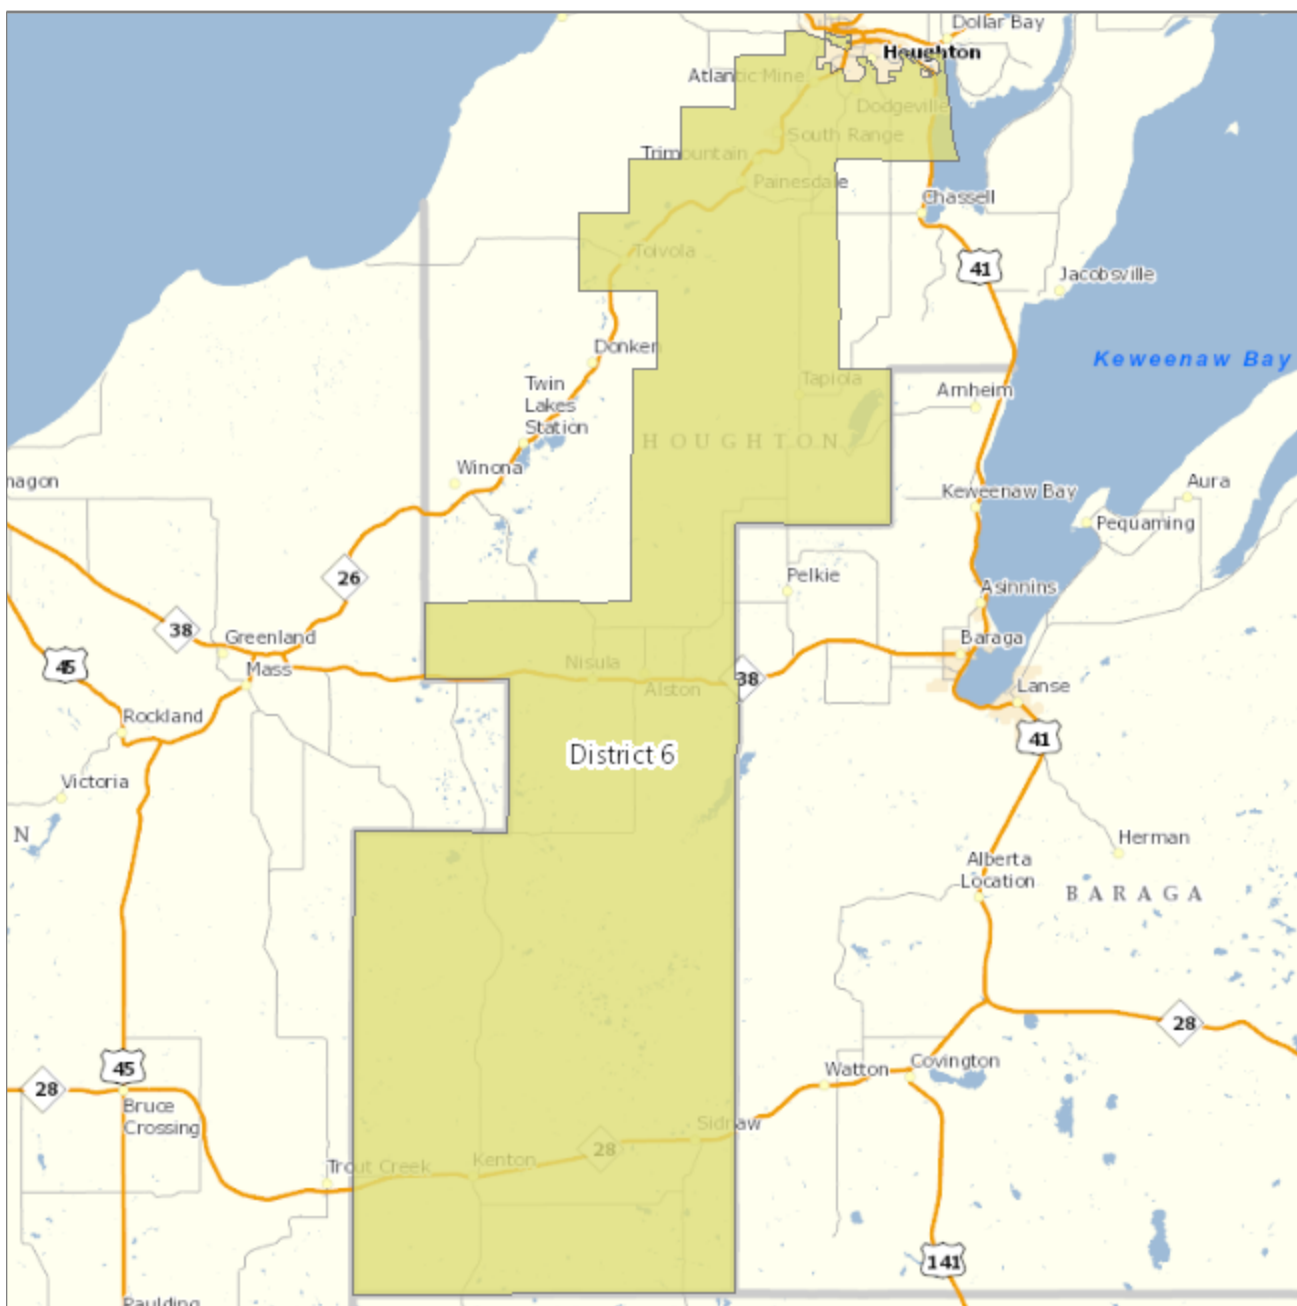

# Houghton County Reapportionment Plan 2021

District 5 - population 6,500

# Houghton County Reapportionment Plan 2021

District 6 - population 6,450

Total population all districts: 37,361