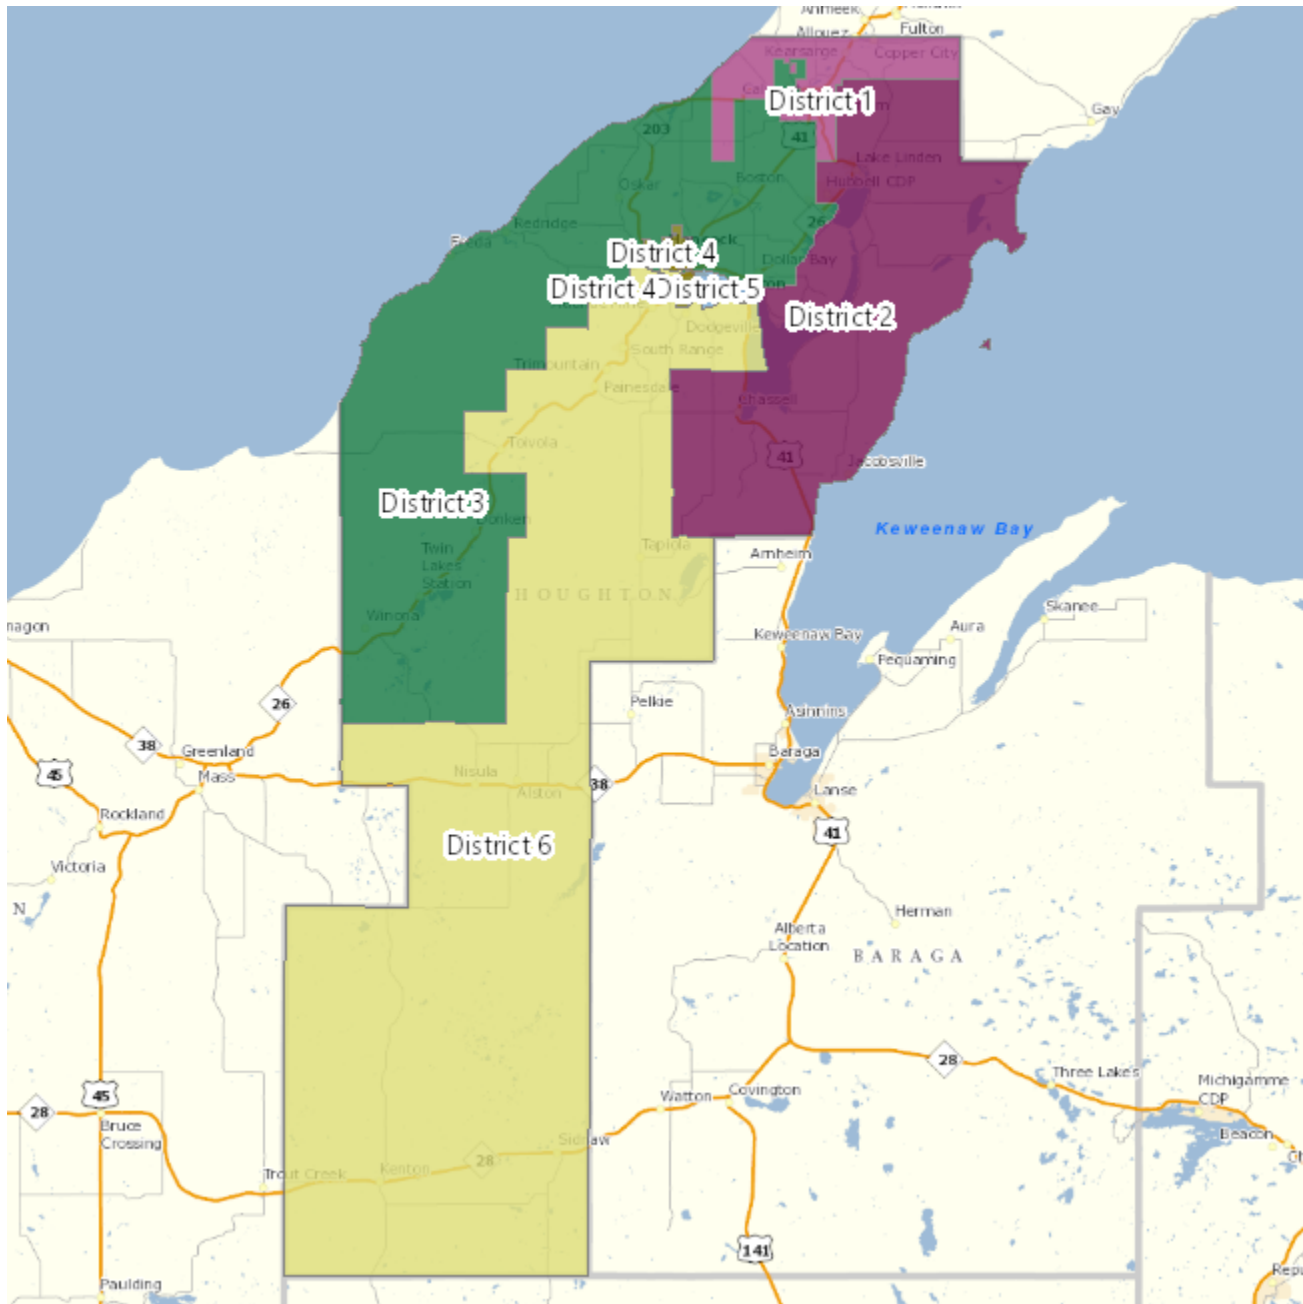

Houghton County Reapportionment Plan 2021

Section 3 – Maps

Houghton County District Map