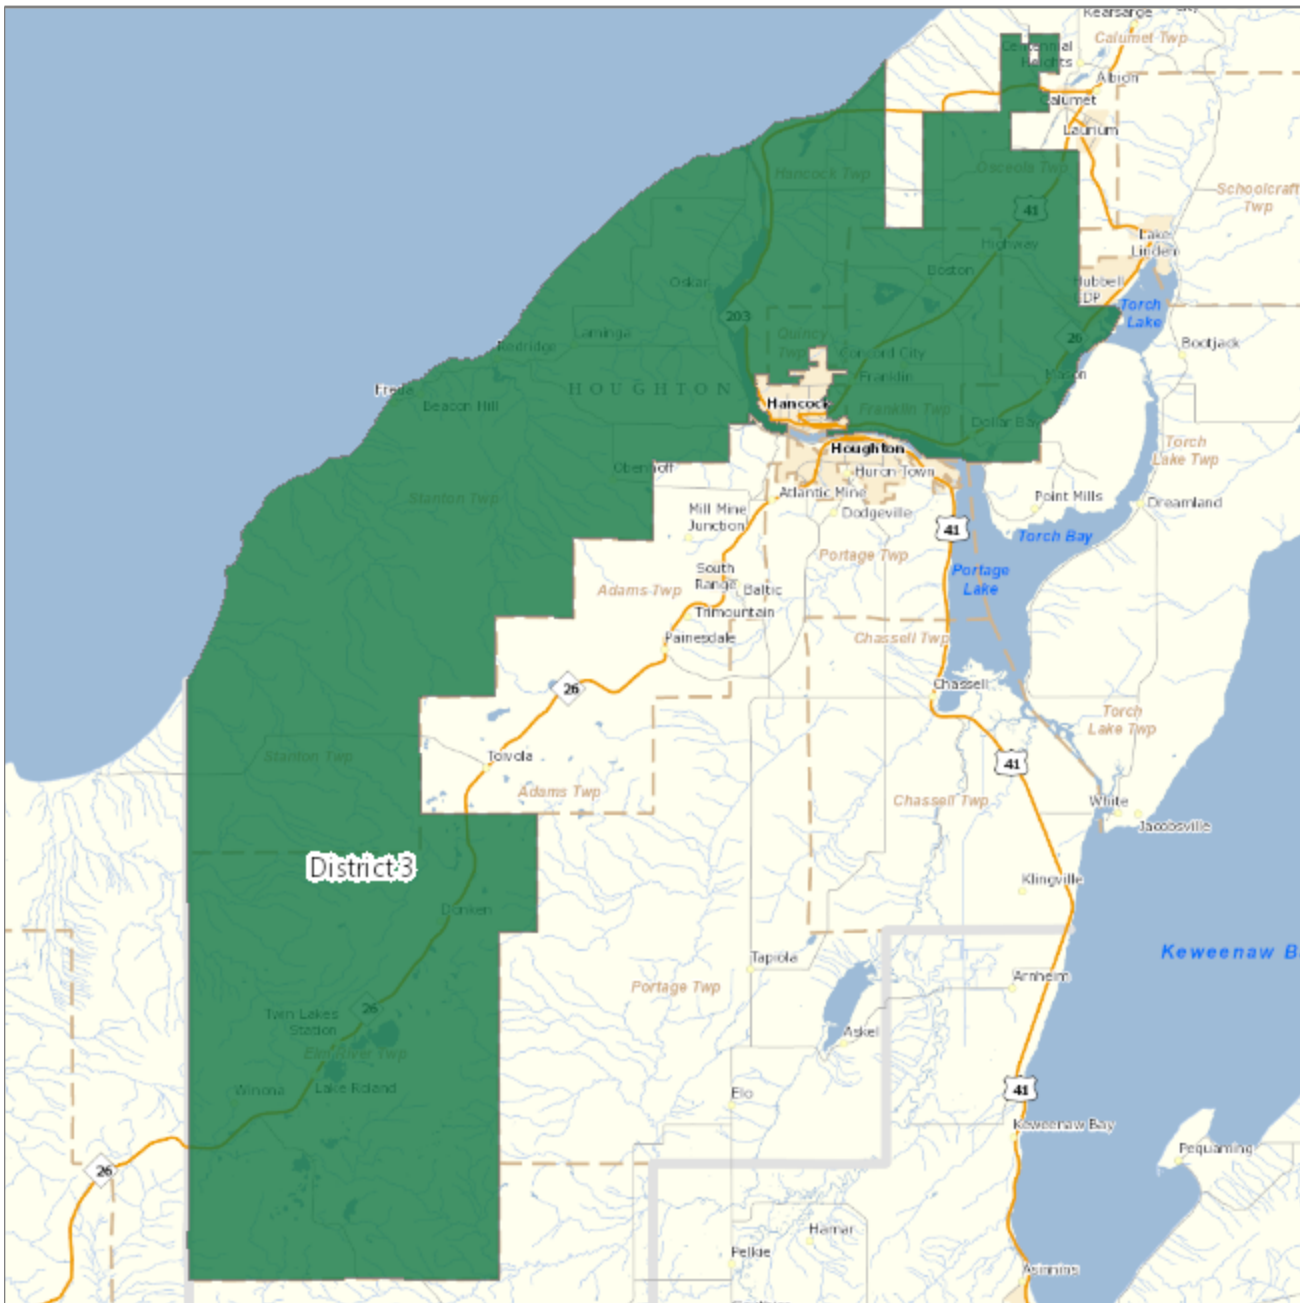

Houghton County Reapportionment Plan 2021

District 3 - population 5,987